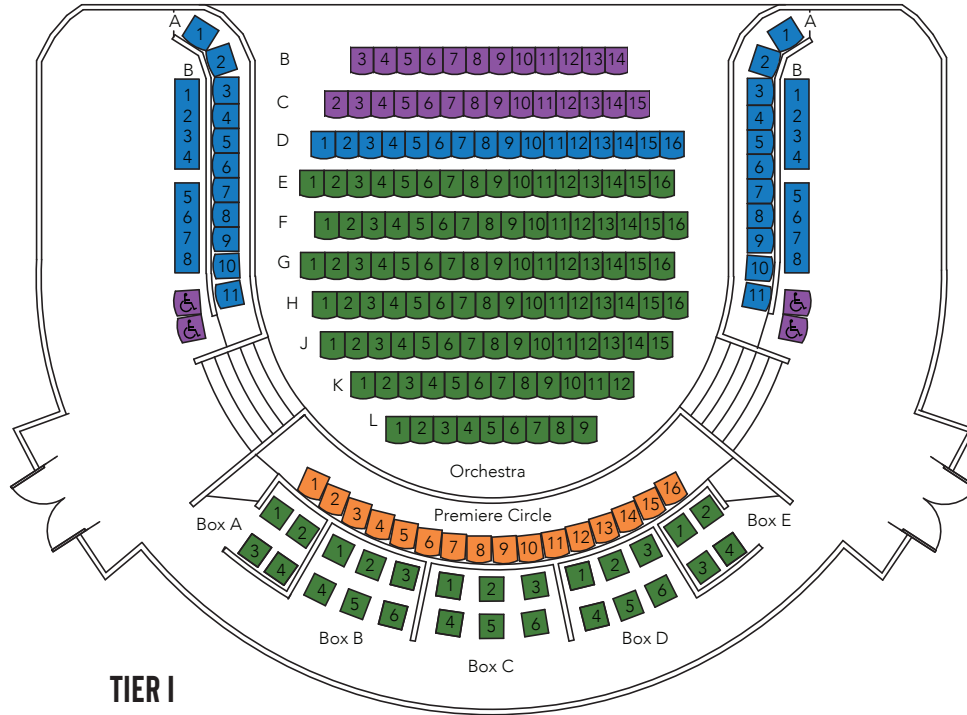

PROSCENIUM SEATING MAP

THE MARTHA COHEN THEATRE

PREMIERE CIRCLE
 ZONE A
 ZONE B
 ZONE C

MAIN FLOOR

STAGE

TIER I

FIRST BALCONY

TIER 1

ACCESSIBLE SEAT Seats are step-free once you are inside the theatre. Seats are movable.
 Size accessible seating is also available! Email tickets@atplive.com for more information