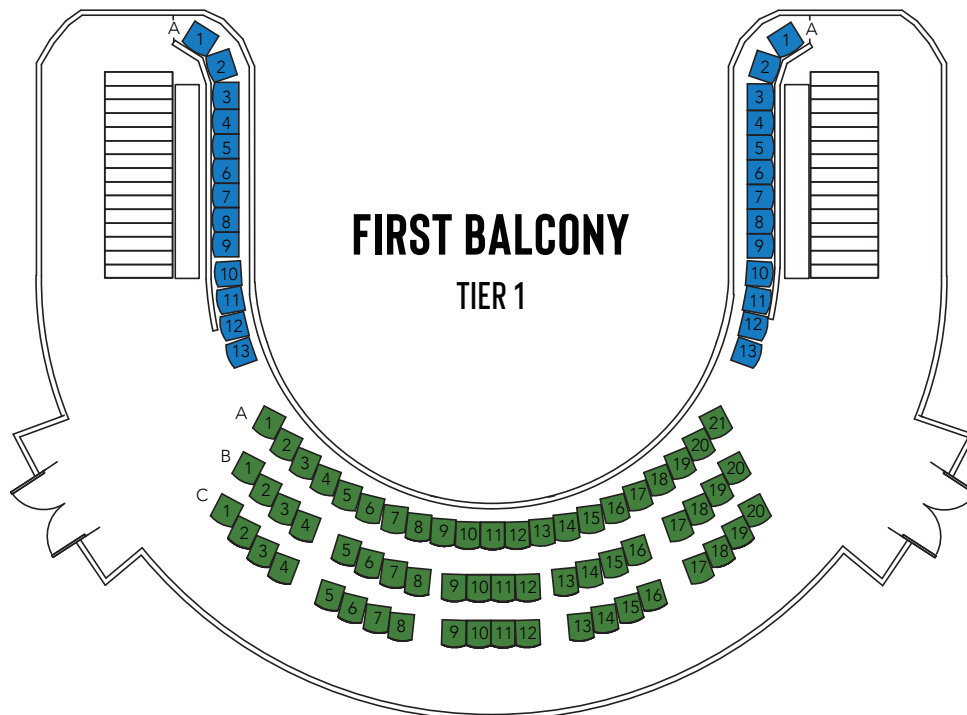

PROSCENIUM SEATING MAP

THE MARTHA COHEN THEATRE

PREMIERE CIRCLE
 ZONE A
 ZONE B
 ZONE C

MAIN FLOOR

STAGE

TIER I

FIRST BALCONY

TIER 1

ACCESSIBLE SEAT Seats are step-free once you are inside the theatre. Seats are movable.
 Size accessible seating is also available! Email tickets@atplive.com for more information