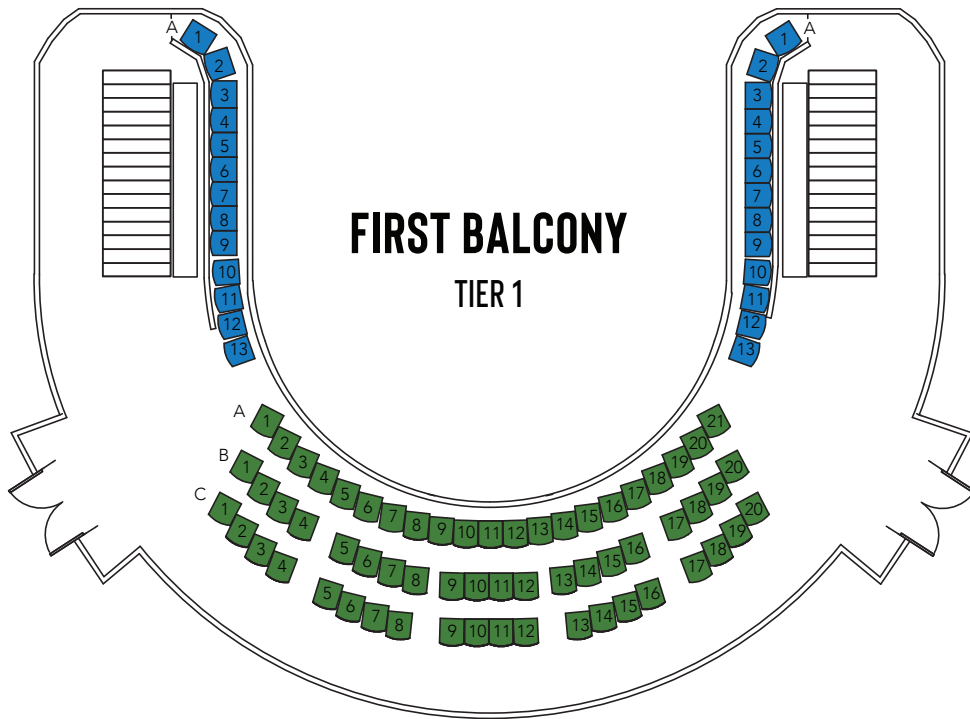

PROSCENIUM SEATING MAP

THE MARTHA COHEN THEATRE

IN THIS CONFIGURATION: **IN WONDERLAND & KIM'S CONVENIENCE**

 PREMIERE CIRCLE

 ZONE A

 ZONE B

 ZONE C

 ZONE D

MAIN FLOOR

STAGE

TIER I

FIRST BALCONY

TIER 1

TIER II

SECOND BALCONY

TIER 2