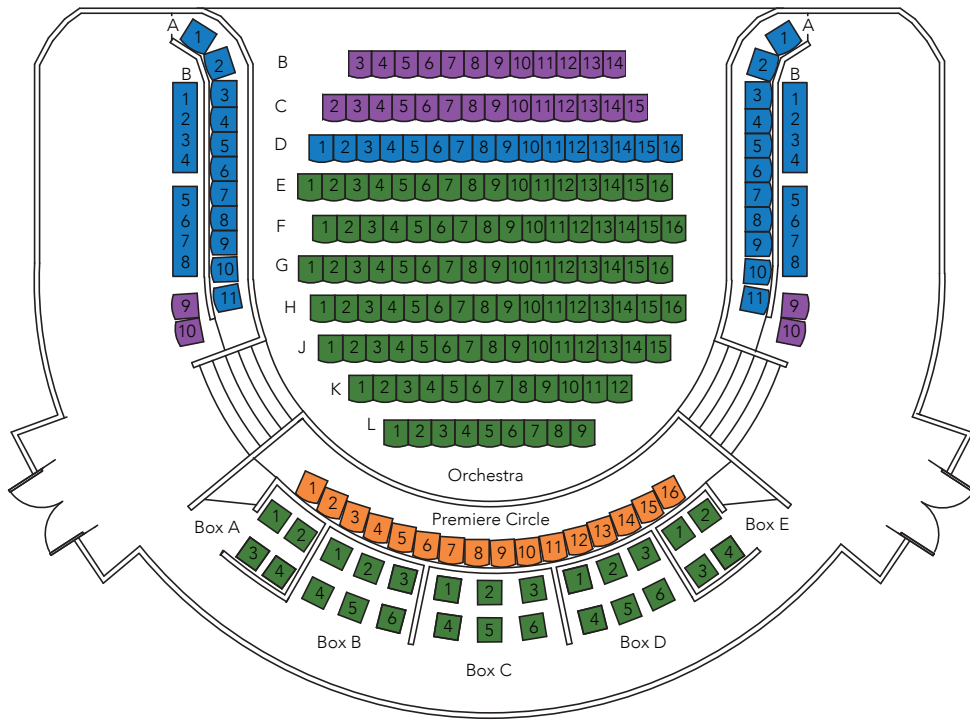

PROSCENIUM SEATING MAP

THE MARTHA COHEN THEATRE

IN THIS CONFIGURATION: **IN WONDERLAND & KIM'S CONVENIENCE**

 PREMIERE CIRCLE

 ZONE A

 ZONE B

 ZONE C

 ZONE D

MAIN FLOOR

STAGE

TIER I

FIRST BALCONY

TIER 1

TIER II

SECOND BALCONY

TIER 2