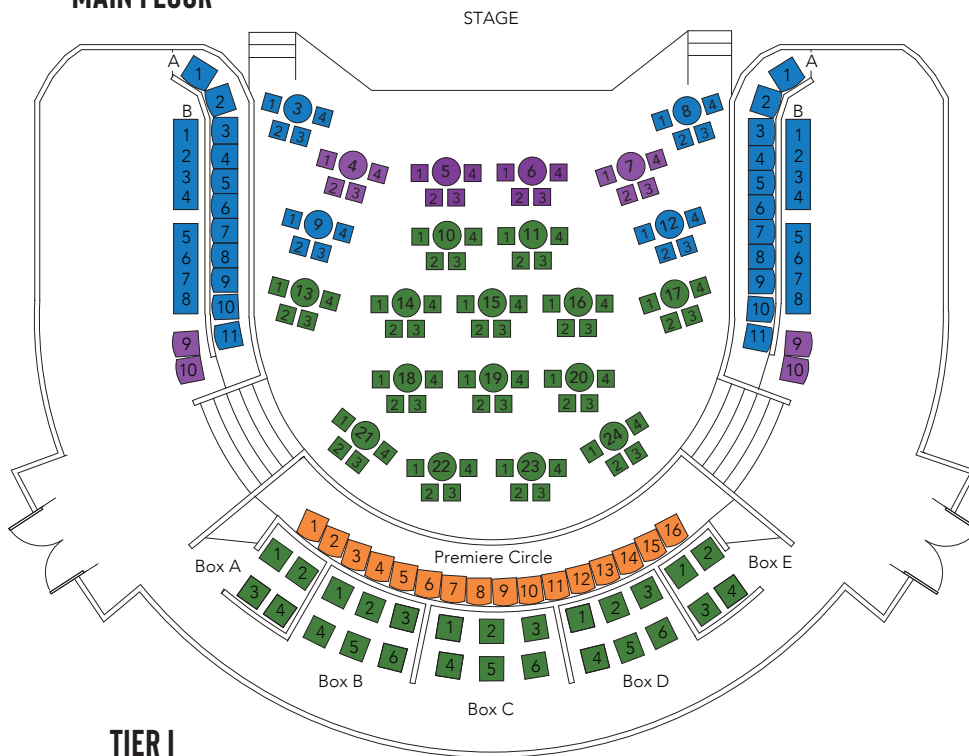

CABARET SEATING MAP

THE MARTHA COHEN THEATRE

IN THIS CONFIGURATION: **UNDRESSED & ALBERTA KITCHEN PARTY**

 PREMIERE CIRCLE

 ZONE A

 ZONE B

 ZONE C

MAIN FLOOR

TIER I