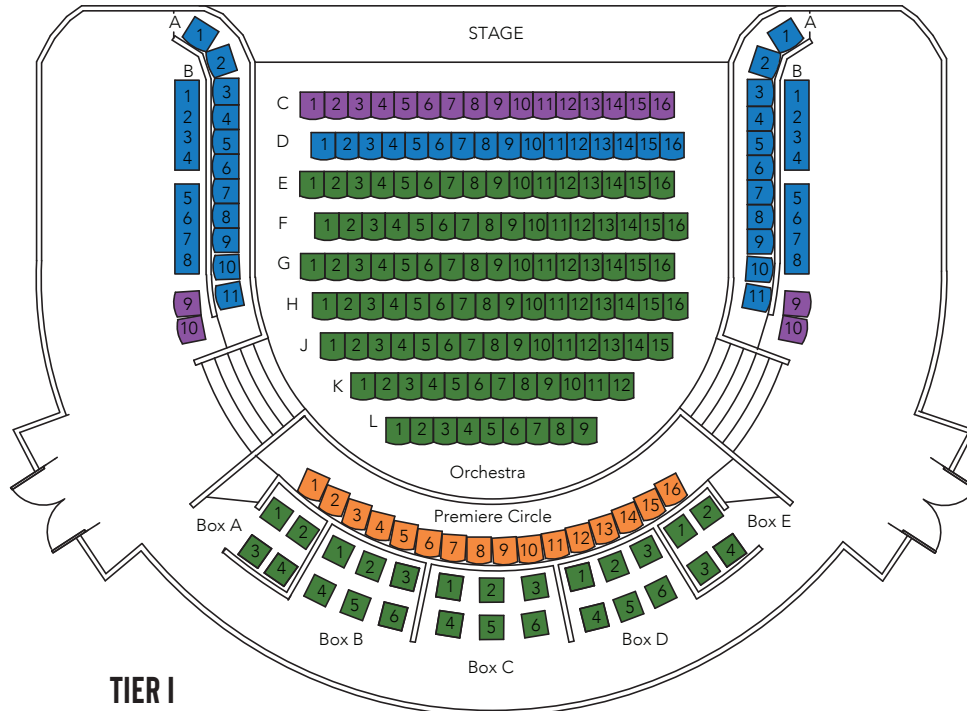

PROSCENIUM SEATING MAP

THE MARTHA COHEN THEATRE
IN THIS CONFIGURATION: **TEENAGE DICK**
& **NEW MAGIC VALLEY FUN TOWN**

PREMIERE CIRCLE
 ZONE A
 ZONE B
 ZONE C

MAIN FLOOR

TIER I