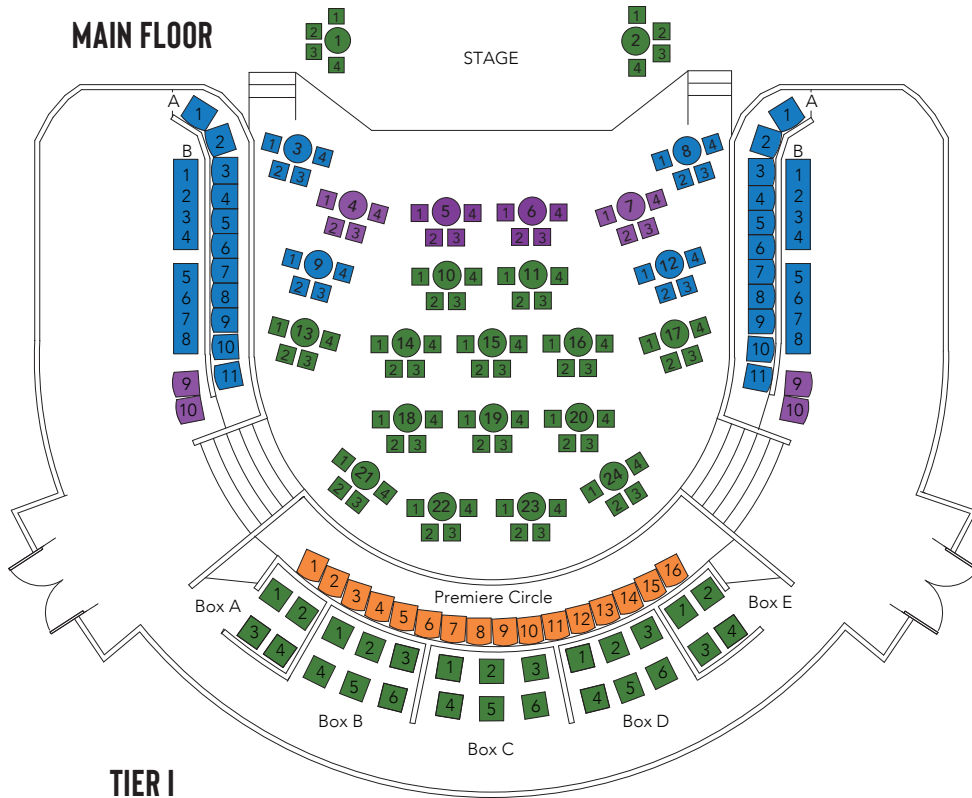

CABARET SEATING MAP

THE MARTHA COHEN THEATRE
IN THIS CONFIGURATION: **UNDRESSED**

PREMIERE CIRCLE
 ZONE A
 ZONE B
 ZONE C

TIER I