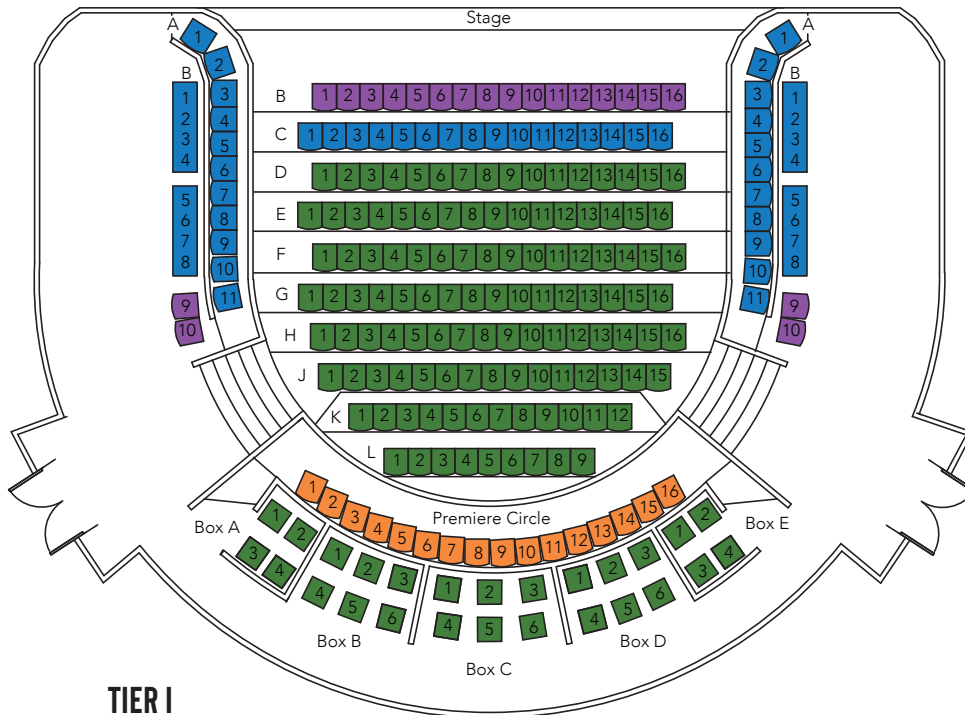

# PROSCENIUM SEATING MAP

THE MARTHA COHEN THEATRE  
 IN THIS CONFIGURATION: **OLD STOCK: A REFUGEE  
 LOVE STORY, ACTUALLY, & COWGIRL UP**

PREMIERE CIRCLE
  ZONE A
  ZONE B
  ZONE C

## MAIN FLOOR

## TIER I