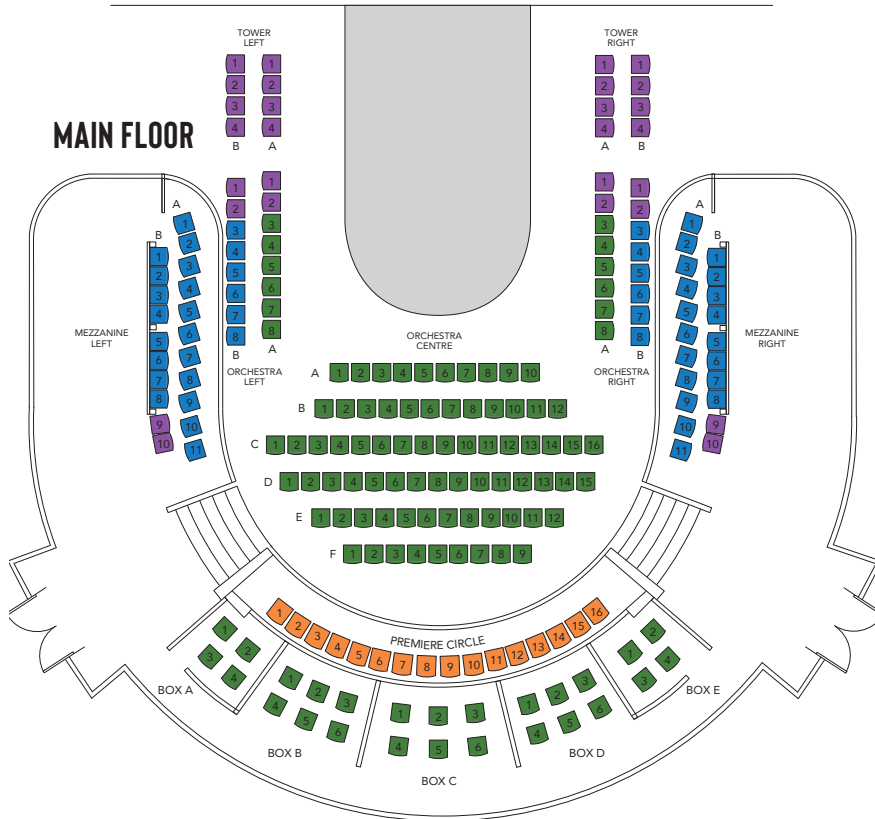

THRUST SEATING MAP

THE MARTHA COHEN THEATRE
FAMILY HOLIDAY SHOW:
THE LION, THE WITCH AND THE WARDROBE

 PREMIERE CIRCLE

 ZONE A

 ZONE B

 ZONE C

 ZONE D

TIER I

TIER 2