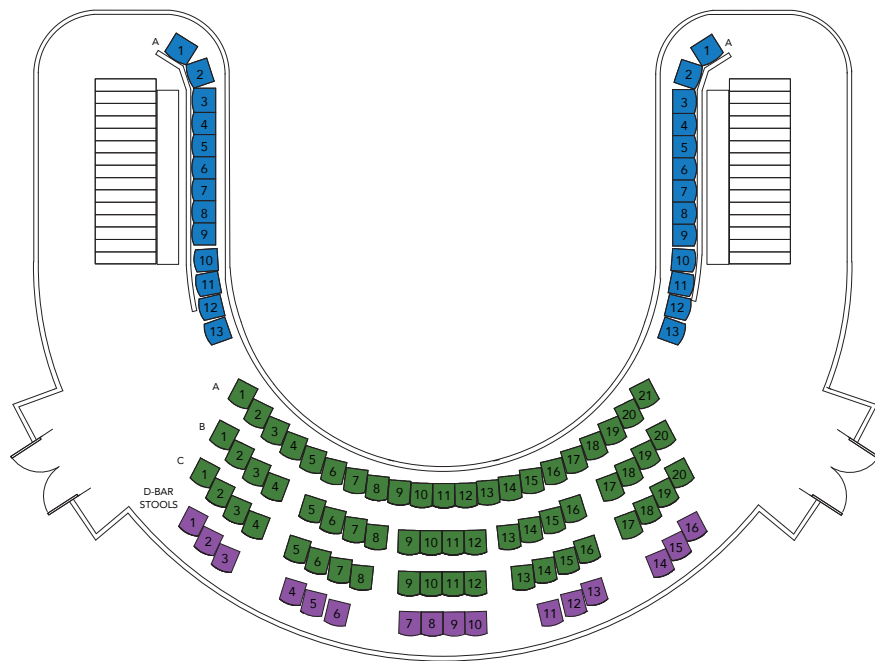

THRUST SEATING MAP

THE MARTHA COHEN THEATRE
FAMILY HOLIDAY SHOW:
THE LION, THE WITCH AND THE WARDROBE

 PREMIERE CIRCLE

 ZONE A

 ZONE B

 ZONE C

 ZONE D

TIER I

TIER 2