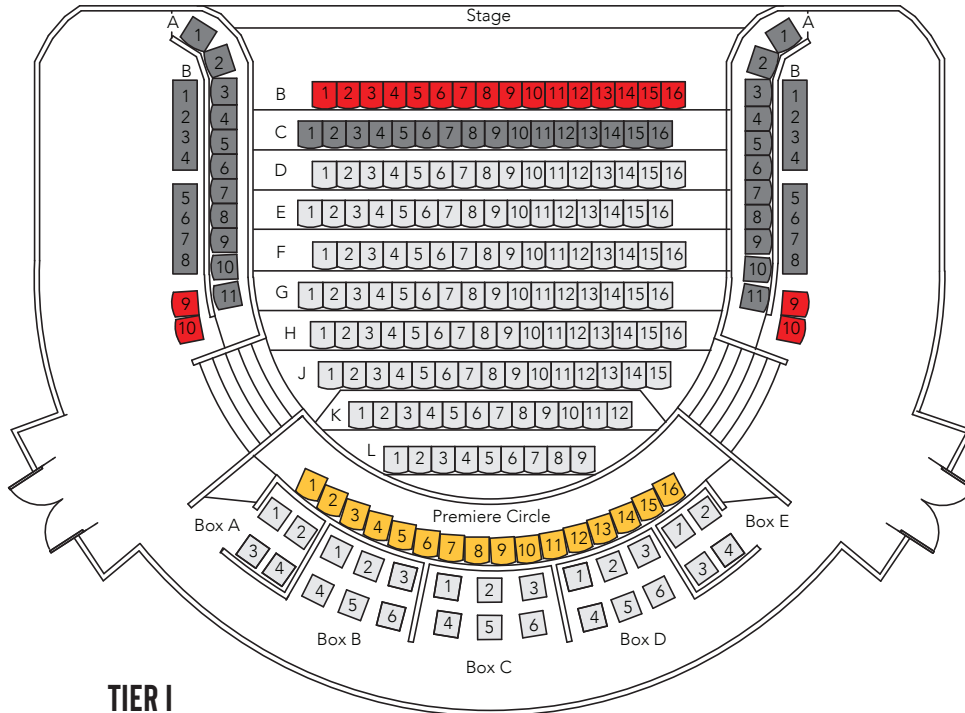

PROSCENIUM SEATING MAP

THE MARTHA COHEN THEATRE
IN THIS CONFIGURATION: **OLD STOCK: A REFUGEE
LOVE STORY, ACTUALLY, & COWGIRL UP**

PREMIERE CIRCLE
 ZONE A
 ZONE B
 ZONE C

MAIN FLOOR

TIER I